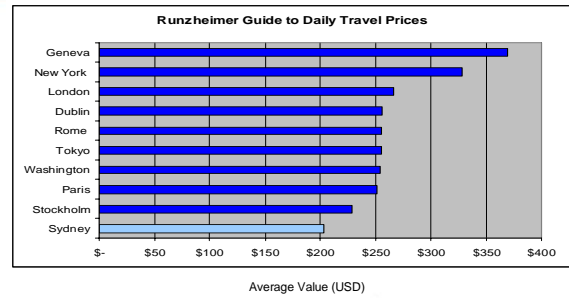

Special Event Venues

SYDNEY CONVENTION AND VISITORS BUREAU

Value